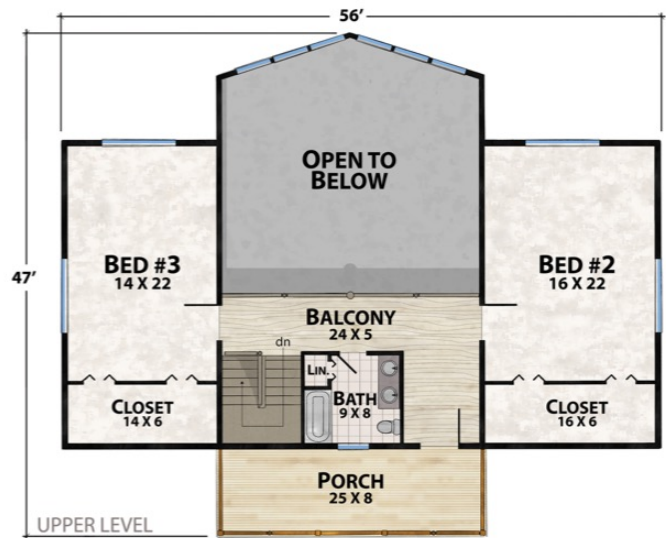

# The McCall Swall

*natural element homes*

The Classic Plans Collection

1-800-970-2224

Main Level - 1,824 Square Feet  
3 Bedrooms - 2 1/2 Baths

Upper Level - 1,260 Square Feet  
480 Square Feet of Outdoor Living

3,084 Total Square Footage

FRONT

RIGHT

REAR

LEFT

Plan customization is included with your home plan purchase. Why not make it PERFECT?

*natural element homes*

Copyrighted Home Plan: this home plan and images are protected by United States and international copyright Law and may not be duplicated, reproduced, modified, and/or distributed, in whole or in part, without the express written consent of Natural Element Homes.