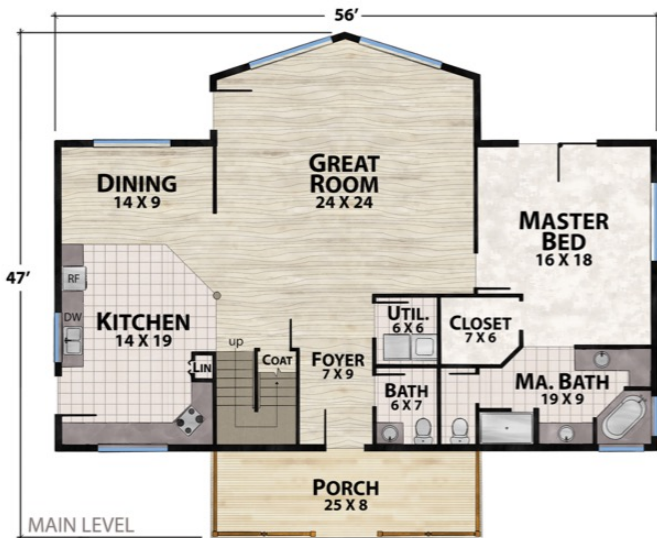

# The McCall Swall

*natural element homes*

The Classic Plans Collection

1-800-970-2224

Main Level - 1,824 Square Feet  
3 Bedrooms - 2 1/2 Baths

Upper Level - 1,260 Square Feet  
480 Square Feet of Outdoor Living

3,084 Total Square Footage

FRONT

RIGHT

REAR

LEFT

Plan customization is included with your home plan purchase. Why not make it PERFECT?

*natural element homes*

Copyrighted Home Plan: this home plan and images are protected by United States and international copyright Law and may not be duplicated, reproduced, modified, and/or distributed, in whole or in part, without the express written consent of Natural Element Homes.